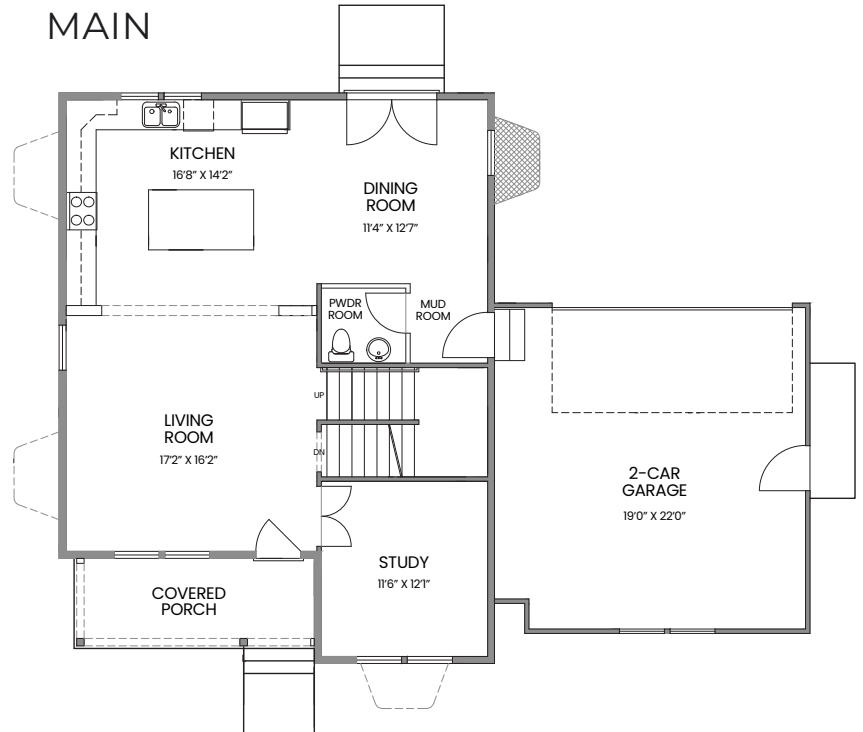

5 bedroom | 3 1/2 bath

SQ FT

Main Floor - 983
Upper Floor - 983
Basement - 983
TOTAL - 2,949

MAIN

UPPER

BASEMENT

RAINEYHOMES
www.RaineyHomes.com

Doug Schwartz | 480.363.8928