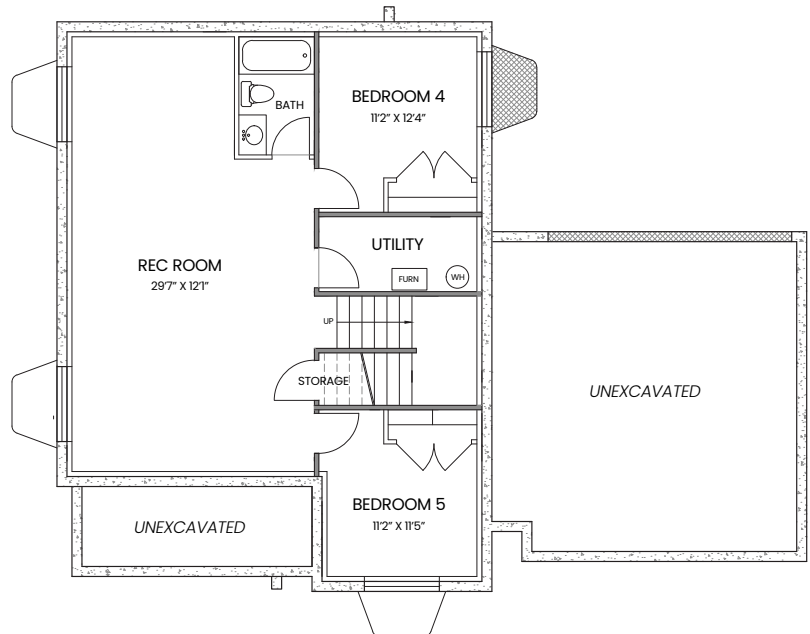

5 bedroom | 3 1/2 bath

SQ FT

Main Floor - 983
Upper Floor - 983
Basement - 983
TOTAL - 2,949

MAIN

UPPER

BASEMENT

RAINEYHOMES
www.RaineyHomes.com

Doug Schwartz | 480.363.8928