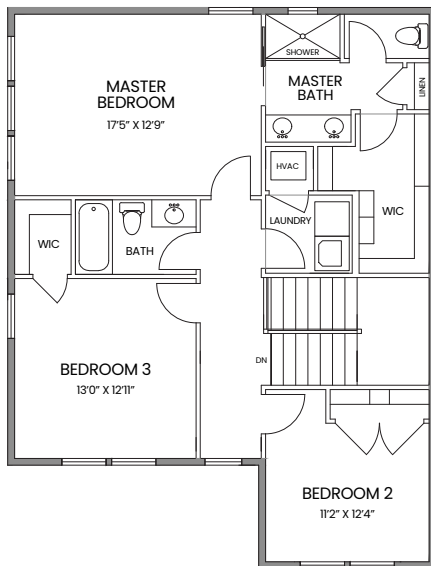

5 bedroom | 3 1/2 bath

SQ FT

Main Floor - 983
Upper Floor - 983
Basement - 983
TOTAL - 2,949

MAIN

UPPER

BASEMENT

RAINEYHOMES
www.RaineyHomes.com

Doug Schwartz | 480.363.8928