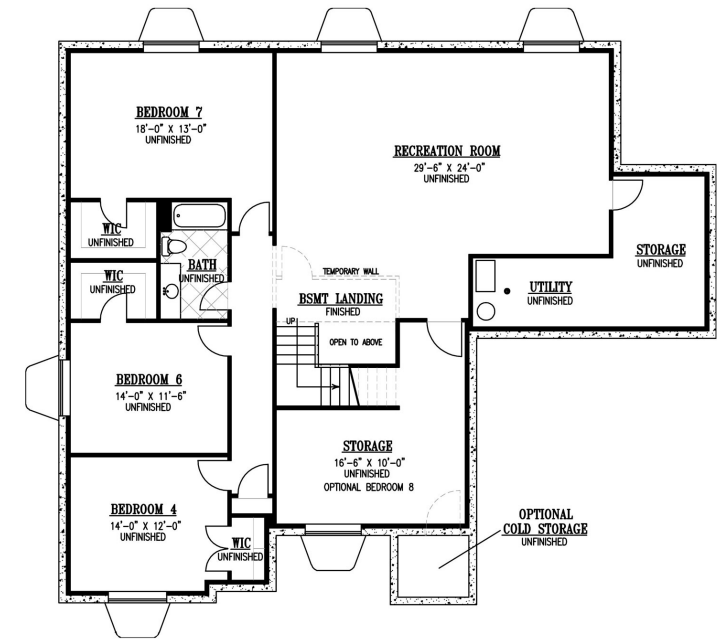

SQ FT

Main Floor - 2197

Basement - 2223

TOTAL - 4420

Square footages can vary by community and elevation

MAIN

GRAND MASTER OPTION ELIMINATES BR 3

BASEMENT