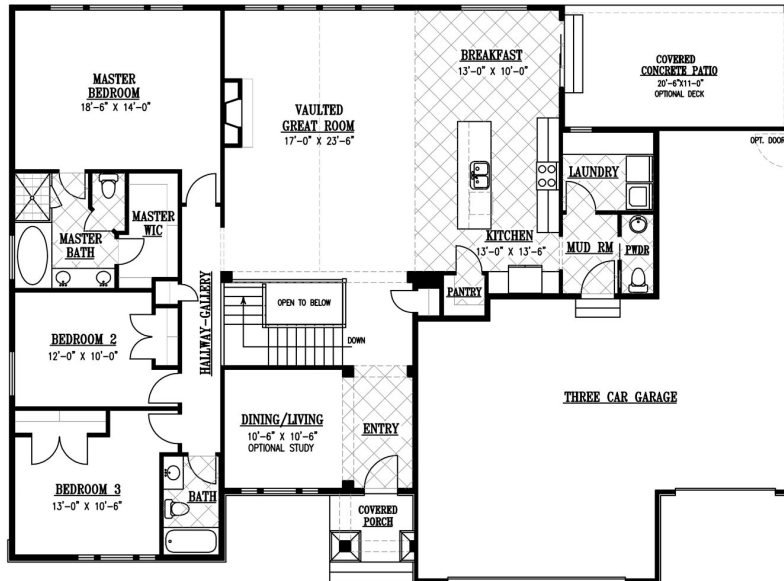

SQ FT

Main Floor - 2197

Basement - 2223

TOTAL - 4420

Square footages can vary by community and elevation

MAIN

GRAND MASTER OPTION ELIMINATES BR 3

BASEMENT