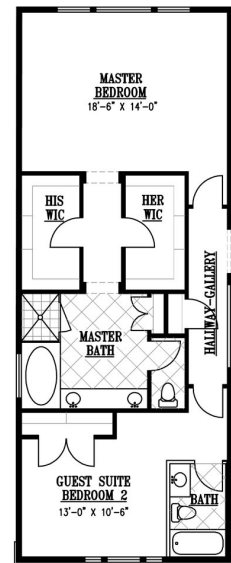

SQ FT

Main Floor - 2197

Basement - 2223

TOTAL - 4420

Square footages can vary by community and elevation

MAIN

GRAND MASTER OPTION ELIMINATES BR 3

BASEMENT