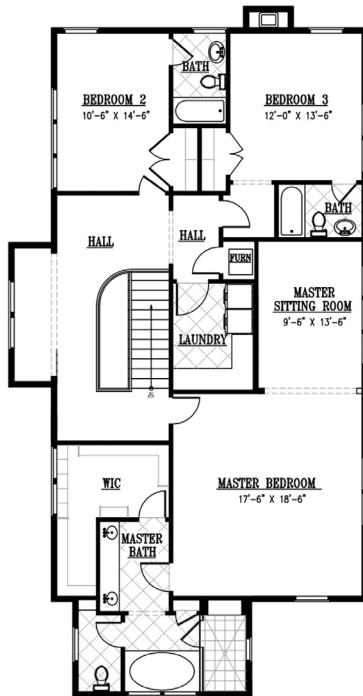

4 bedroom | 2 ½ bath

SQ FT

Upper Floors - 3735

Basement - 2139

TOTAL - 5874

Square footages can vary by community and elevation

MAIN

UPPER