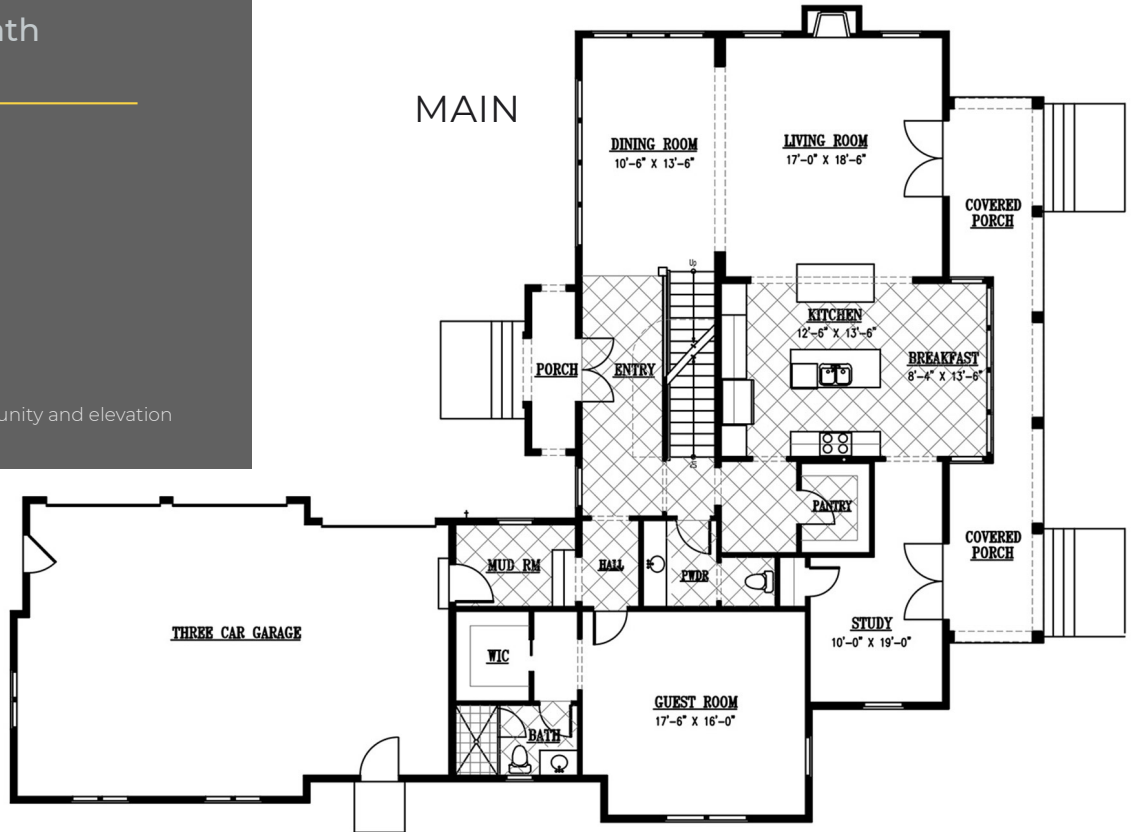

4 bedroom | 2 ½ bath

SQ FT

Upper Floors - 3735

Basement - 2139

TOTAL - 5874

Square footages can vary by community and elevation

MAIN

UPPER