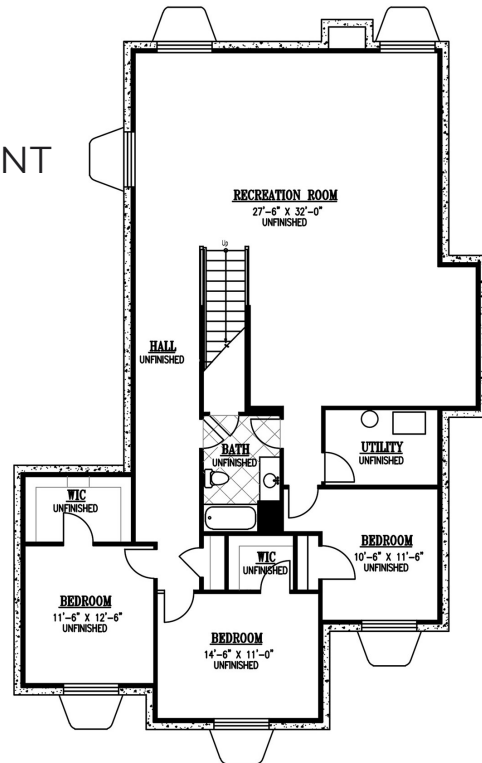

BASEMENT

RAINEYHOMES

Doug Schwartz | 480.363.8928