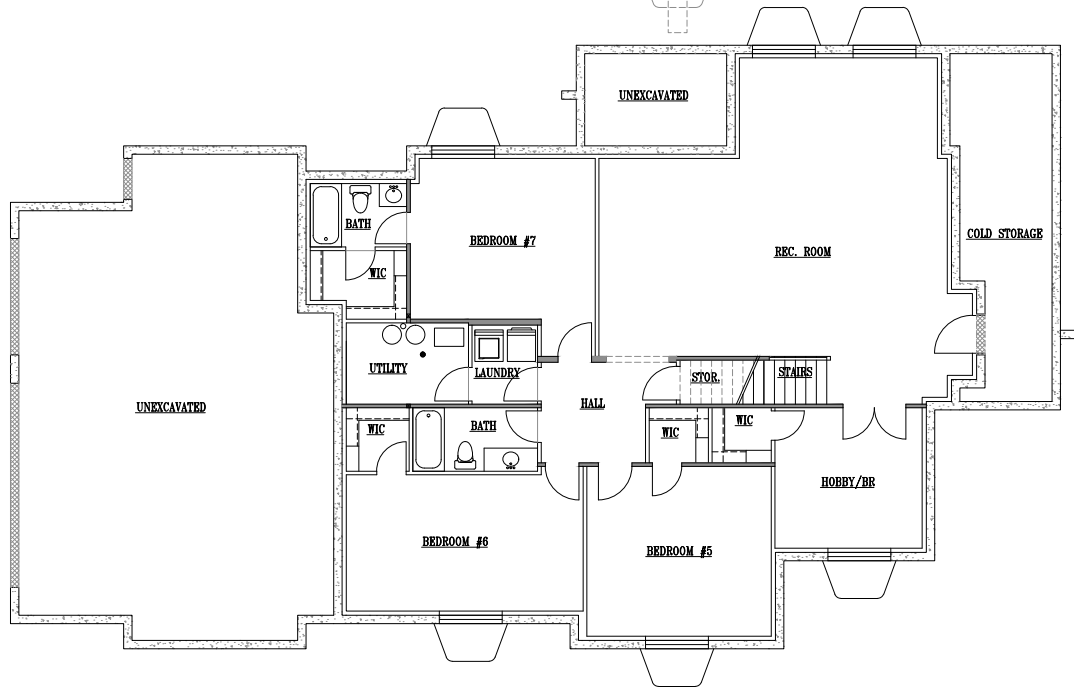

SQ FT

Main Floor - 2,003

Upper Floor - 924

Basement - 2,003

TOTAL - 4,930

MAIN

BASEMENT

UPPER