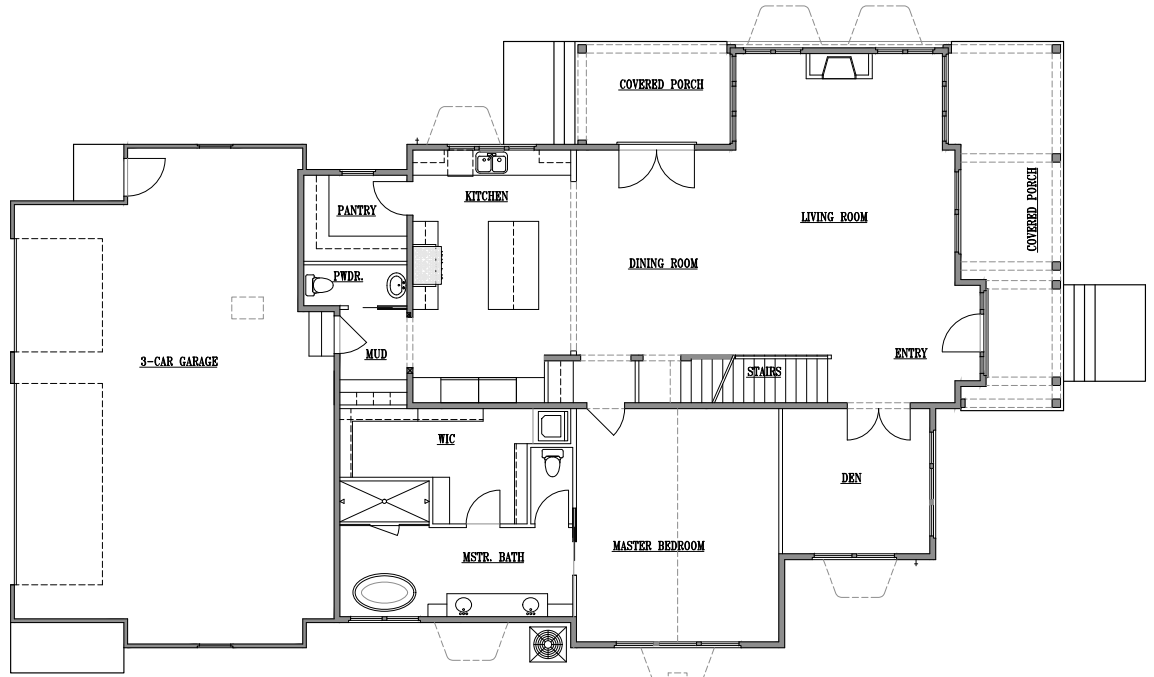

SQ FT

Main Floor - 2,003

Upper Floor - 924

Basement - 2,003

TOTAL - 4,930

MAIN

BASEMENT

UPPER