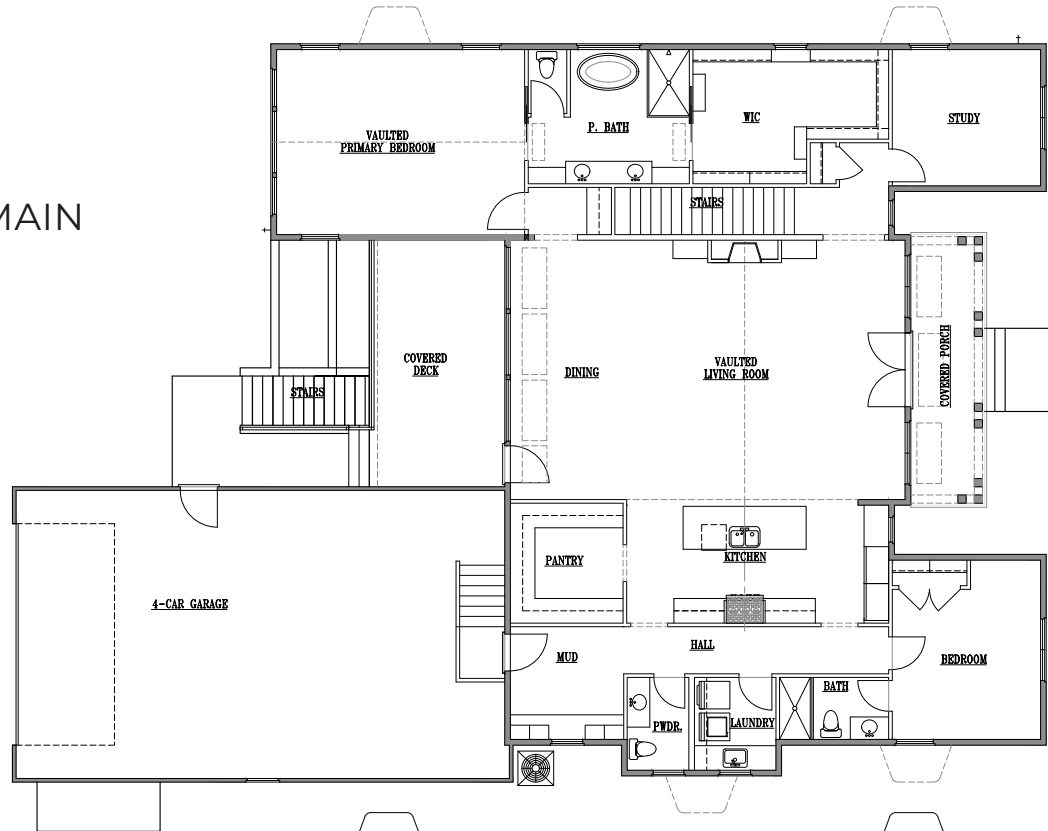

# THE WALLACE

6 bedroom | 4 1/2 bath

SQ FT

Main Floor - 2,509

Basement - 2,509

TOTAL - 5,018

MAIN

BASEMENT